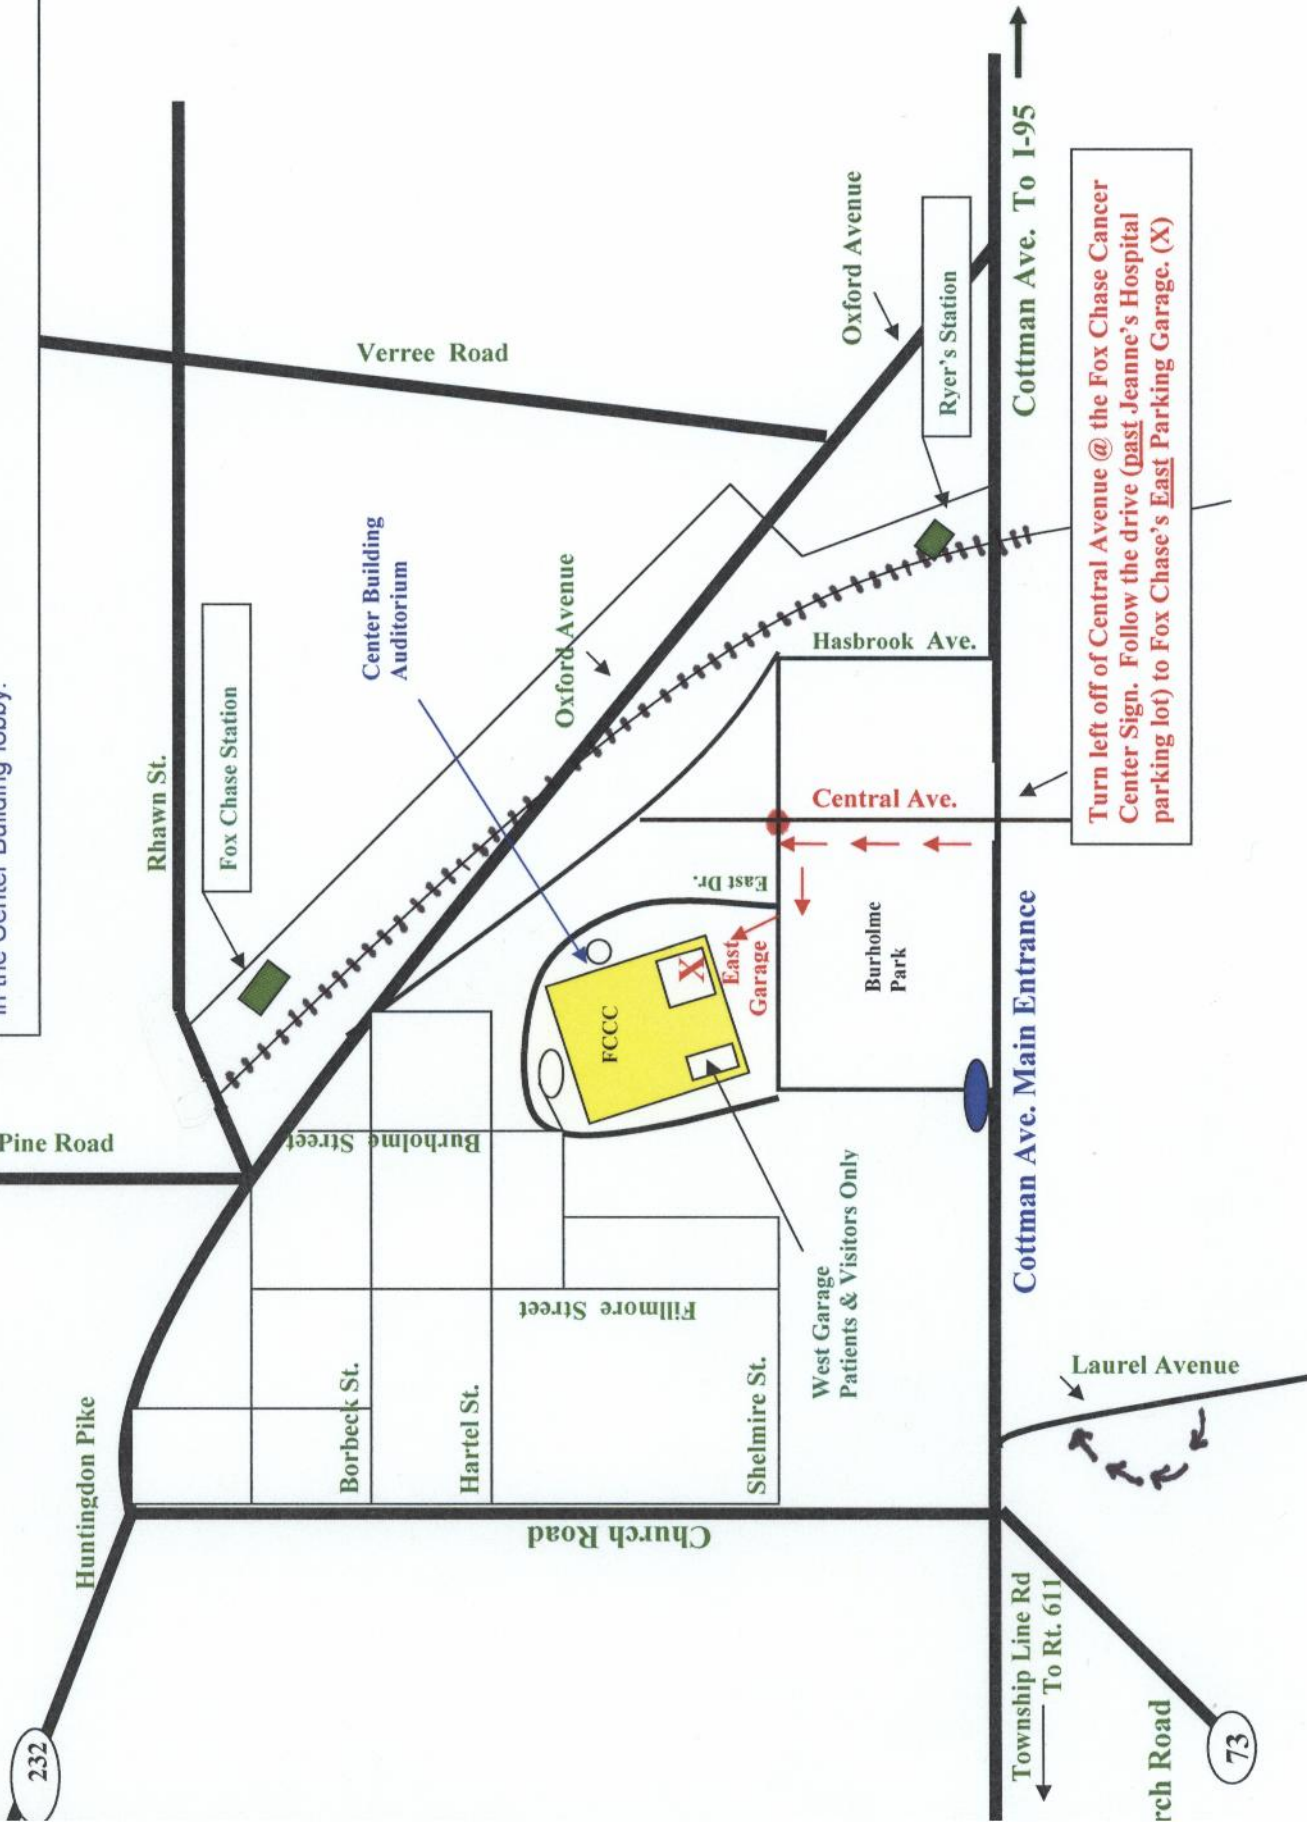

**PARKING DIRECTIONS**

Attendees are requested to park in the East Parking Garage (Employee Parking Area). After exiting the garage, bear left walking along the East Drive. You will pass the Hospital building and enter the Center Building (Blue sign). The conference auditorium is located in the Center Building lobby.

Turn left off of Central Avenue @ the Fox Chase Cancer Center Sign. Follow the drive (past Jeanne's Hospital parking lot) to Fox Chase's East Parking Garage. (X)

232

73